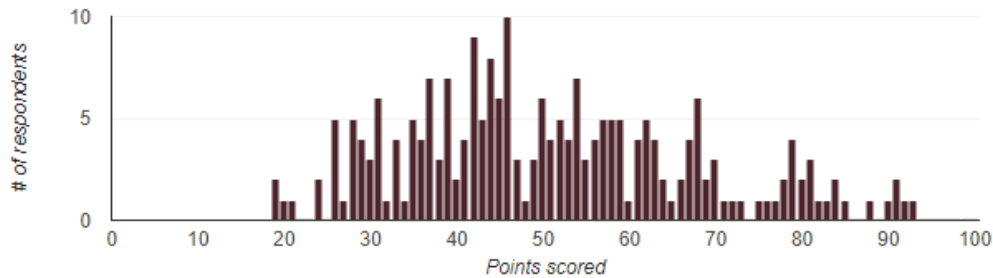

FALL 2018 (223 Respondents – All Students)

Average
50.87 / 100 points

Median
49 / 100 points

Range
19 - 93 points

Total points distribution

SPRING 2019 (41 Respondents – Graduates)

Average
65.46 / 100 points