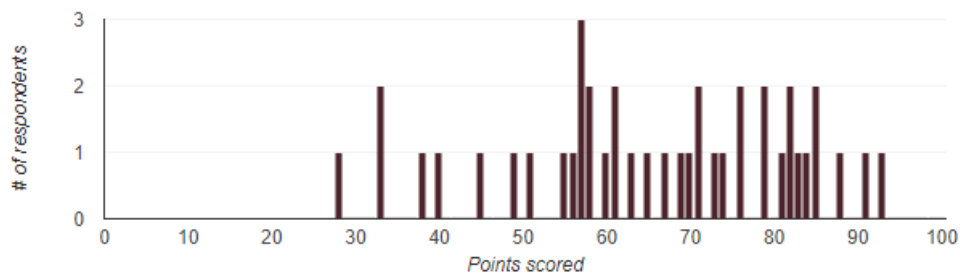

Total points distribution

NOTE: When comparing the Fall 2018 score results to the Spring 2019 score results, of the **41** graduates:

- 9 students realized a decreased score (range of 1 – 7 points)
- 1 student realized the same score
- 1 student did not take the exam in Fall 2018 (Church Ministries student)
- 30 students realized an increased score (range of 1 – 21 points)

These results are positive, assist with assessment, and provide evidence of internal testing validity.